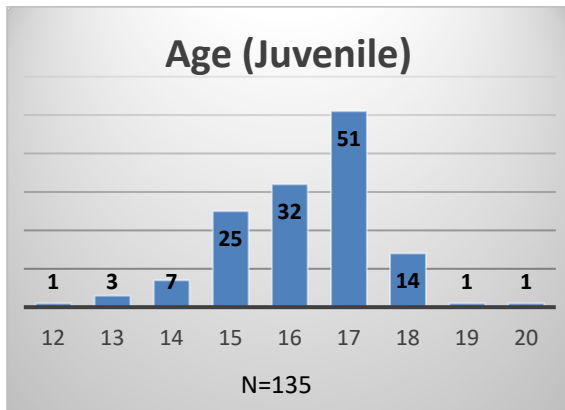

Daily Data Dashboard – December 12, 2022
Demographics for JTDC Population
Monday Morning Midnight Count

Total # of probation Involved youth¹: 1,031

¹ Probation Active: Any youth who is pending sentencing with an active social history, has been formally placed on probation or supervision with Cook County Juvenile Probation on the date of the report.

*Age, Gender and Race for Criminal Court population (N=1) is not represented in this report.

Data sources: cFive Supervisor – Probation Population and RMIS – JTDC Population

Daily Data Dashboard – December 12, 2022
Demographics for JTDC Population
Monday Morning Midnight Count