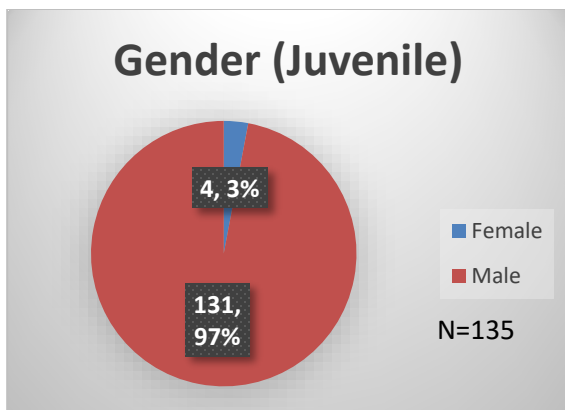

Daily Data Dashboard – December 12, 2022
Demographics for JTDC Population
Monday Morning Midnight Count

Total # of probation Involved youth¹: 1,031

¹ Probation Active: Any youth who is pending sentencing with an active social history, has been formally placed on probation or supervision with Cook County Juvenile Probation on the date of the report.

*Age, Gender and Race for Criminal Court population (N=1) is not represented in this report.

Data sources: cFive Supervisor – Probation Population and RMIS – JTDC Population

Daily Data Dashboard – December 12, 2022
Demographics for JTDC Population
Monday Morning Midnight Count