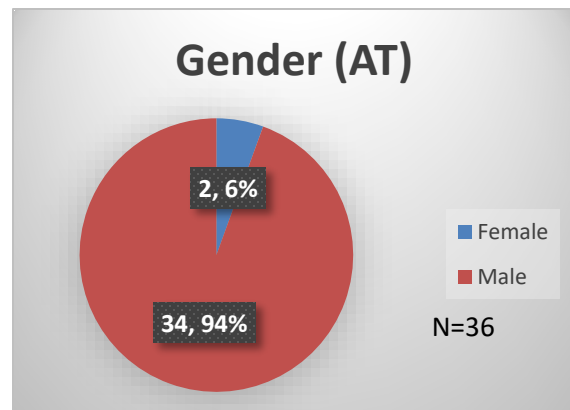

Daily Data Dashboard – December 12, 2022
Demographics for JTDC Population
Monday Morning Midnight Count

Total # of probation Involved youth¹: 1,031

¹ Probation Active: Any youth who is pending sentencing with an active social history, has been formally placed on probation or supervision with Cook County Juvenile Probation on the date of the report.

*Age, Gender and Race for Criminal Court population (N=1) is not represented in this report.

Data sources: cFive Supervisor – Probation Population and RMIS – JTDC Population

Daily Data Dashboard – December 12, 2022
Demographics for JTDC Population
Monday Morning Midnight Count