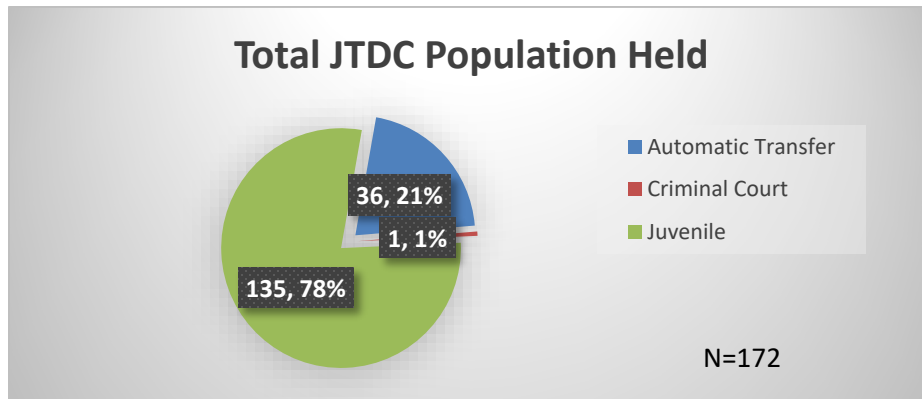

Daily Data Dashboard – December 12, 2022
Demographics for JTDC Population
Monday Morning Midnight Count

Total # of probation Involved youth¹: 1,031

¹ Probation Active: Any youth who is pending sentencing with an active social history, has been formally placed on probation or supervision with Cook County Juvenile Probation on the date of the report.

*Age, Gender and Race for Criminal Court population (N=1) is not represented in this report.

Data sources: cFive Supervisor – Probation Population and RMIS – JTDC Population

Daily Data Dashboard – December 12, 2022
Demographics for JTDC Population
Monday Morning Midnight Count