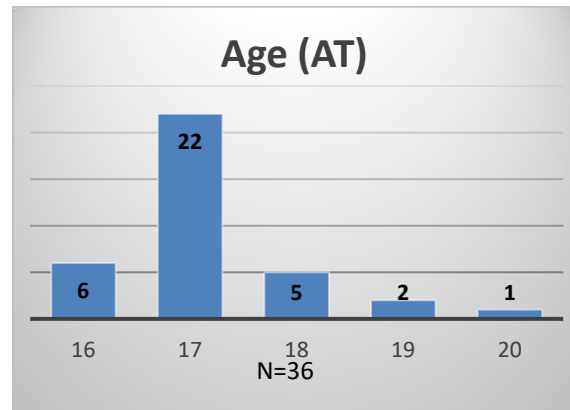

Daily Data Dashboard – December 12, 2022
Demographics for JTDC Population
Monday Morning Midnight Count

Total # of probation Involved youth¹: 1,031

¹ Probation Active: Any youth who is pending sentencing with an active social history, has been formally placed on probation or supervision with Cook County Juvenile Probation on the date of the report.

*Age, Gender and Race for Criminal Court population (N=1) is not represented in this report.

Data sources: cFive Supervisor – Probation Population and RMIS – JTDC Population

Daily Data Dashboard – December 12, 2022
Demographics for JTDC Population
Monday Morning Midnight Count